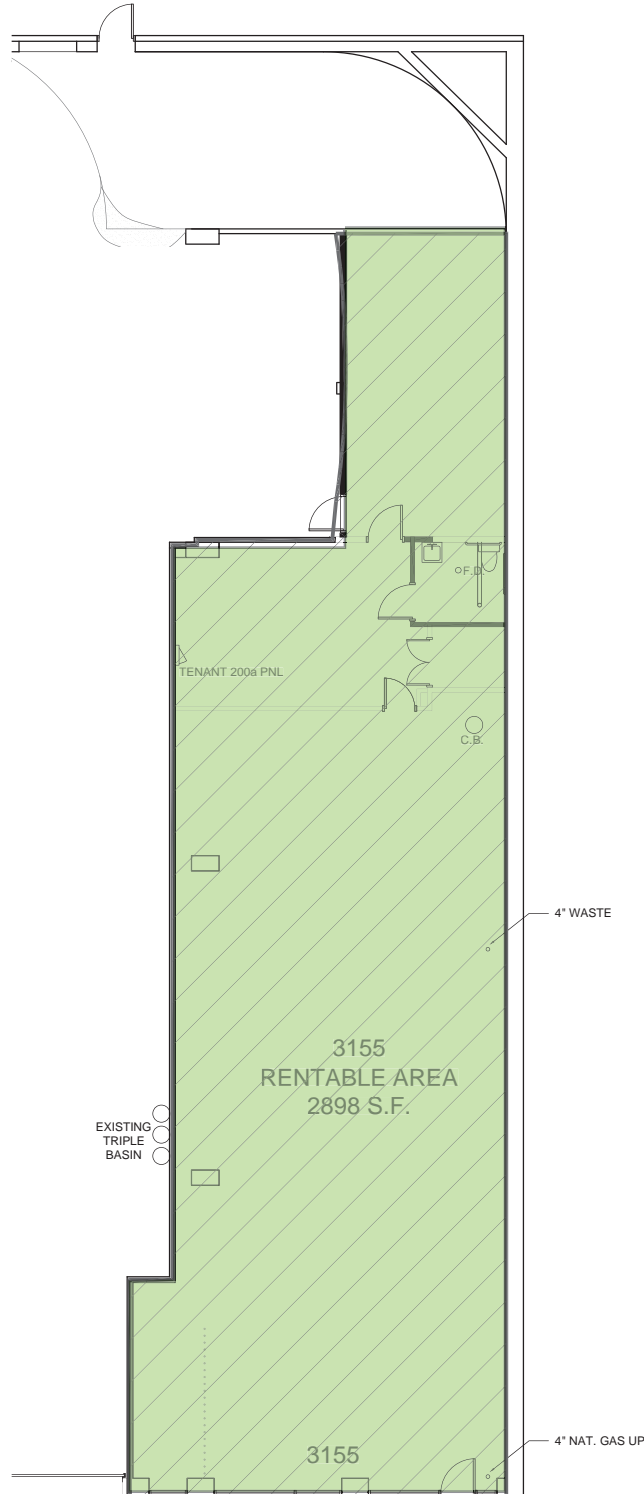

NOW
AVAILABLE

3155 NORTH BROADWAY

LAKEVIEW :: CHICAGO, IL

©2009 CB Richard Ellis, Inc. The information above has been obtained from sources believed reliable. While we do not doubt its accuracy, we have not verified it and make no guarantee, warranty or representation about it. It is your responsibility to independently confirm its accuracy and completeness.

Retail 24/7.

CBRE
CB RICHARD ELLIS